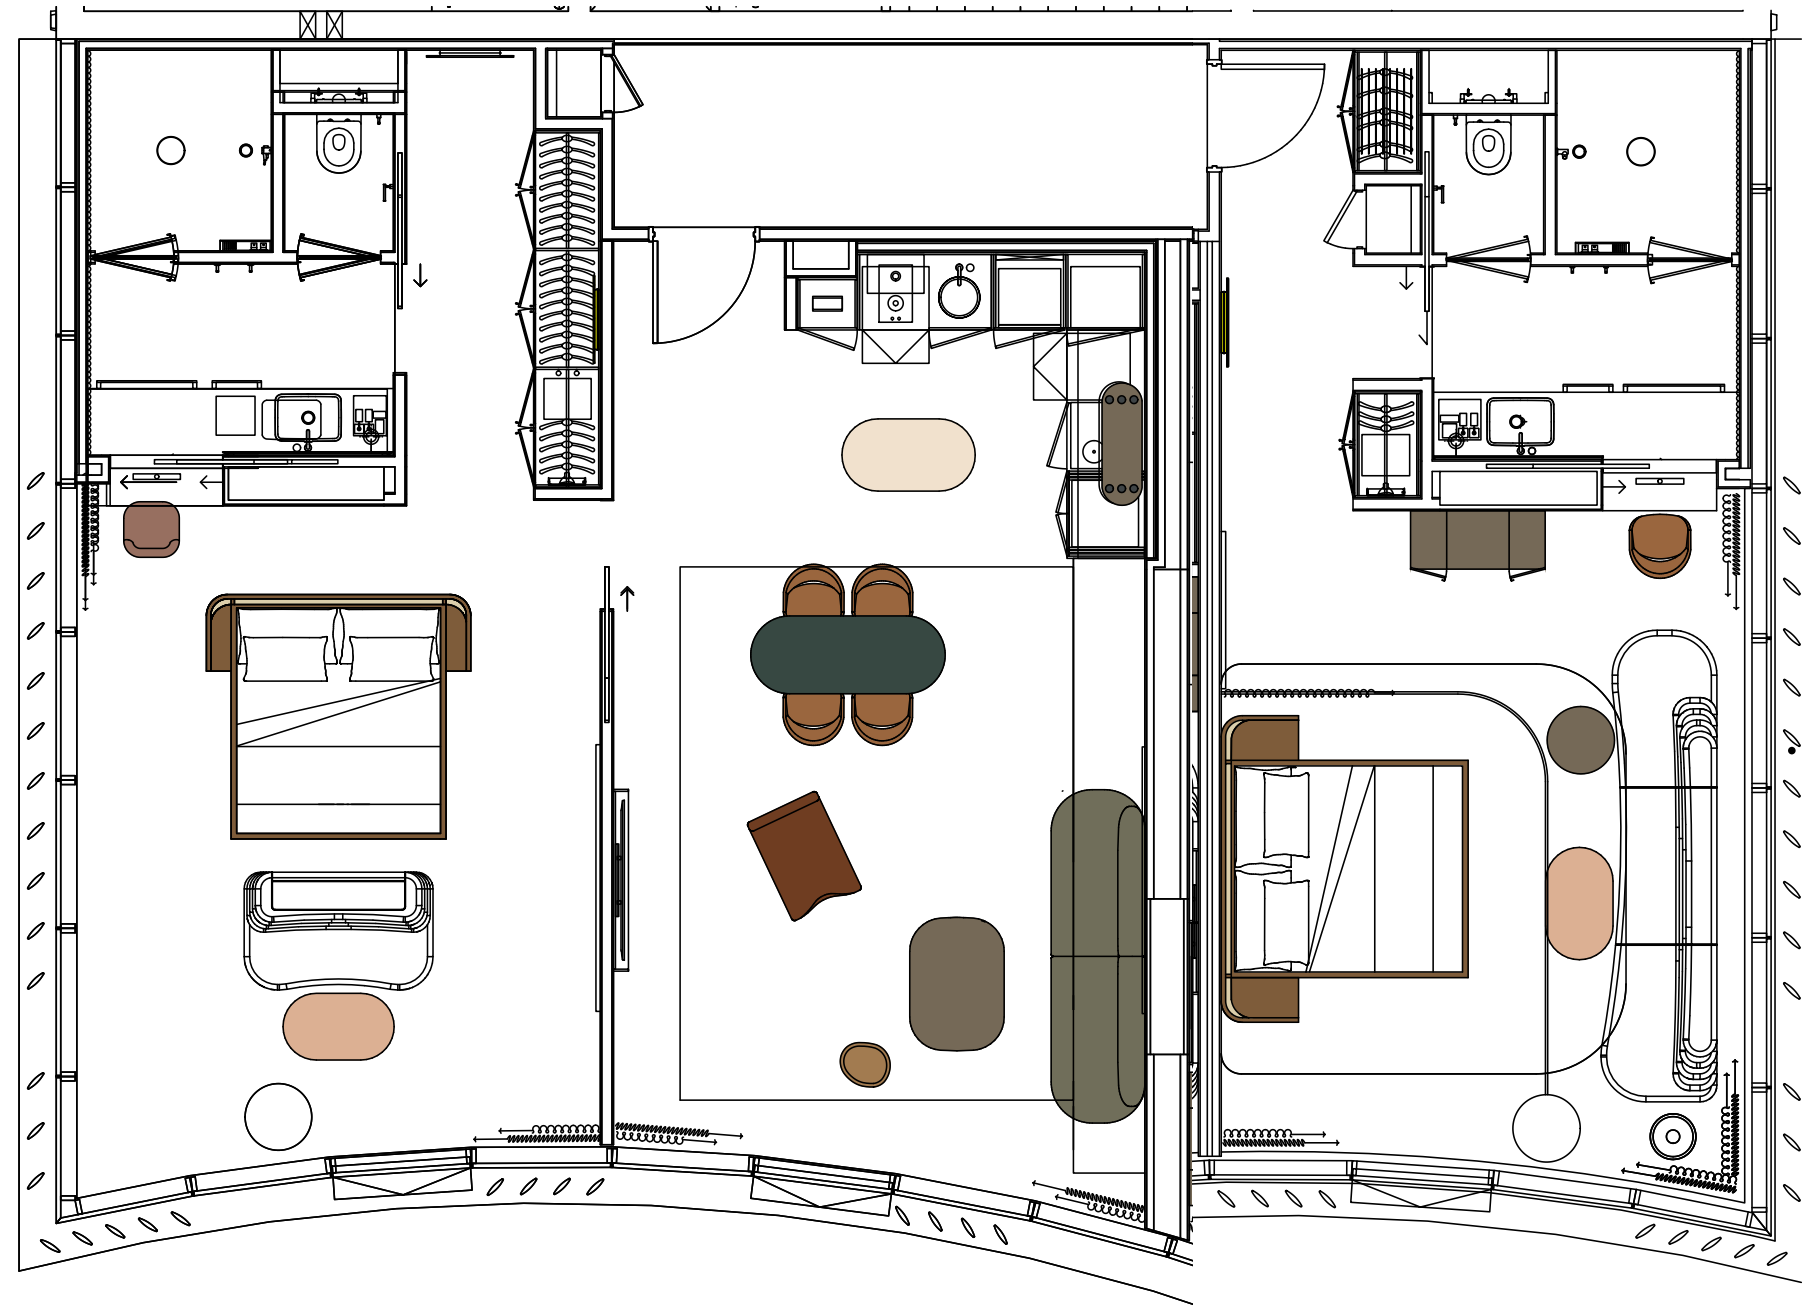

MONDRIAN

GOLD COAST

2 BED.
OCEAN.

SUITE.

NO. OF BED:	2 x King
NO. OF PEOPLE:	2
ROOM SIZE:	126 sqm 1,356 sqft

Disclaimer: The information contained here is believed to be correct but is not guaranteed nor warranted. Dimensions and areas are approximate and are subject to change.

MONDRIAN

GOLD COAST

2 BED.
SUNSET.

SUITE.

NO. OF BED:	2 x King
NO. OF PEOPLE:	4
ROOM SIZE:	126 sqm 1,356 sqft

Disclaimer: The information contained here is believed to be correct but is not guaranteed nor warranted. Dimensions and areas are approximate and are subject to change.